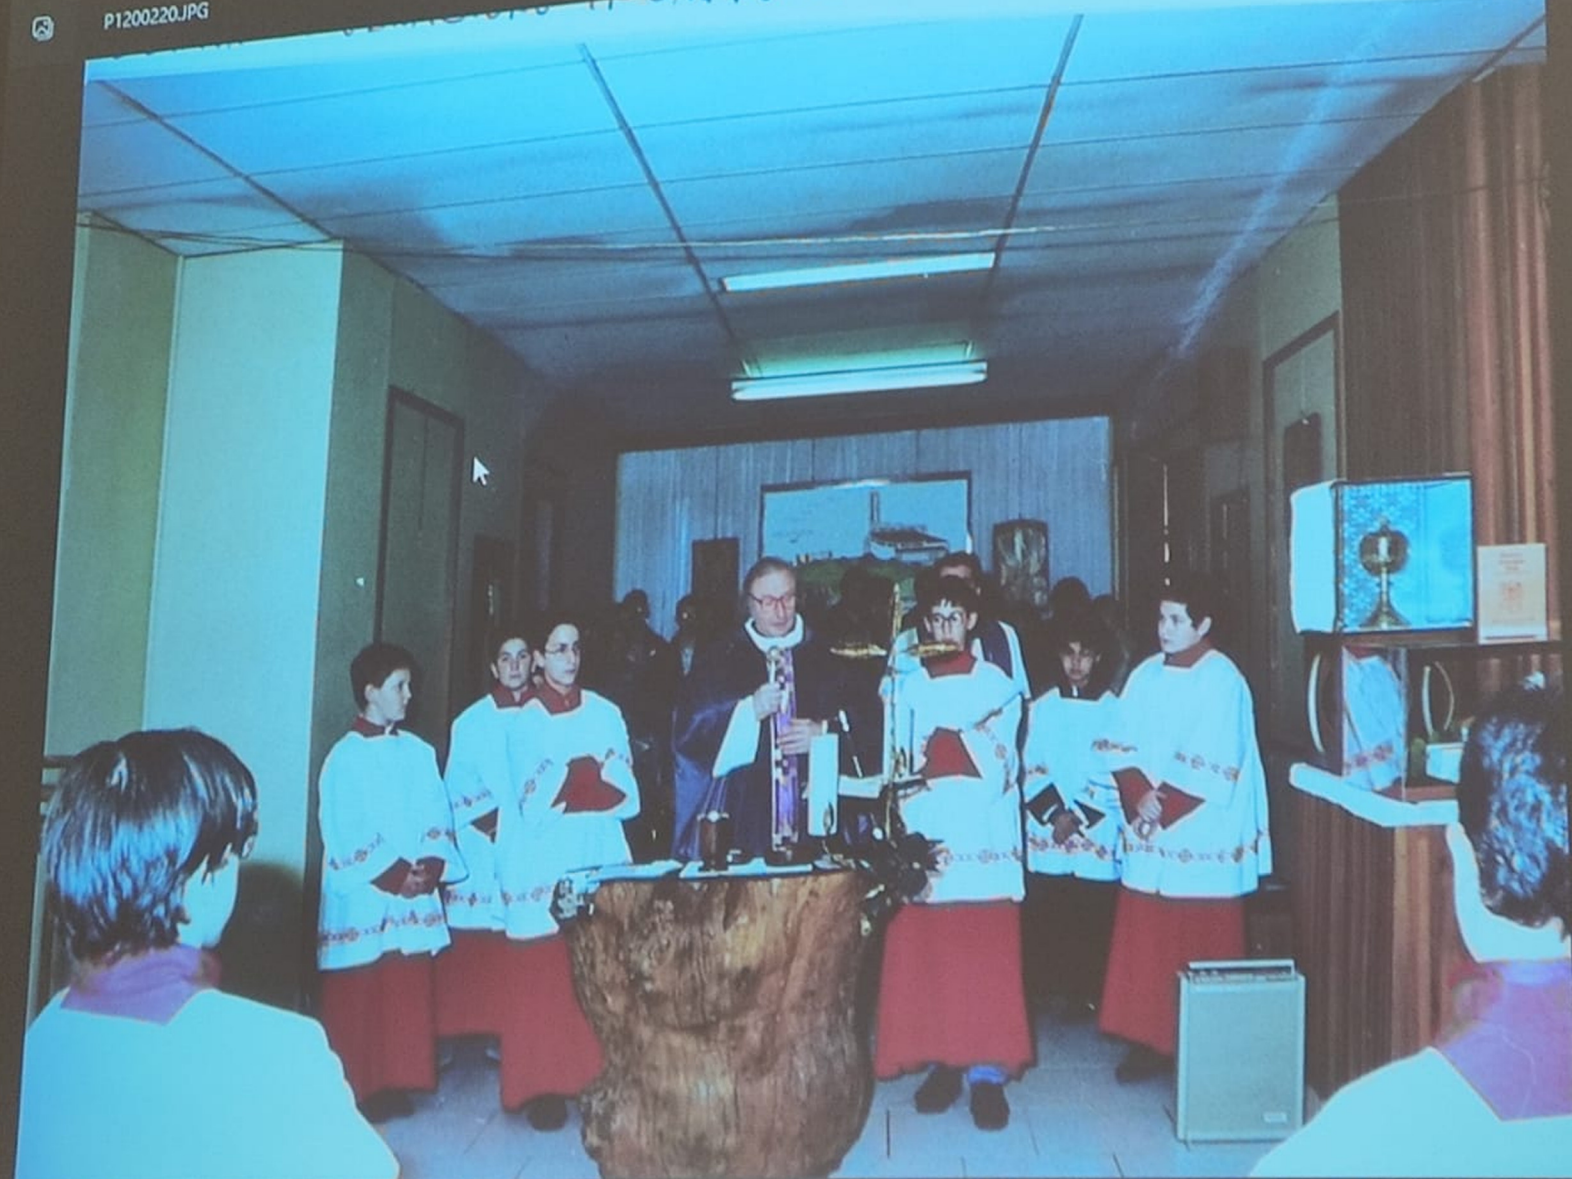

P1200220.JPG

15-3-96