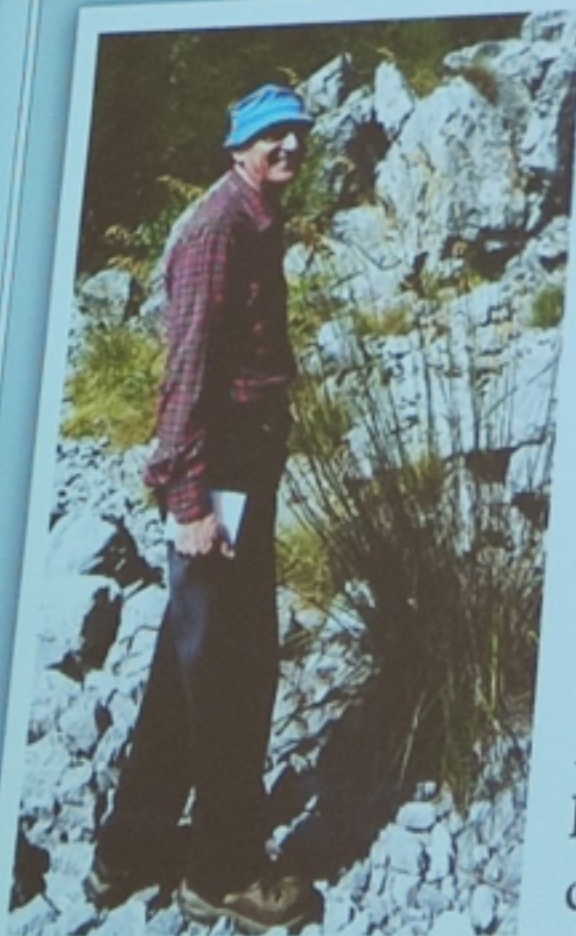

Seguimmo sul gruppo WhatsApp le sue peregrinazioni dall'ospedale di Lovere, poi a Brescia, fino al ..... silenzio.

Alcuni mesi dopo la perdita, il comune amico Aldo, mi chiese di poter rivedere l'erbario di Don Angelo. Lo feci con tristezza. In ogni foglio consultato e regestato vedevo il suo amichevole sorriso.

I

L'erbario di Don Angelo Cretti documenta 287 entità floristiche raccolte in 421 schede. I cartellini sono dettagliati e le determinazioni corrette.